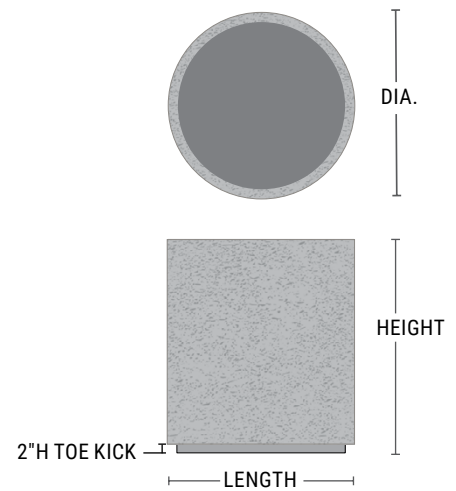

Irrigation

Change Dimension

TourneSeal

Drain Holes

Matching Saucer

Wilshire Planters GFRC Round with Toe Kick

- Durable Glass Fiber Reinforced Concrete
- 75% lighter than cast concrete
- Toe kick visually lifts planter
- Toe kick can accommodate lighting
- Drain holes standard

PRODUCT	SHAPE	DIA.	HEIGHT	WEIGHT (LBS.)	VOLUME (CUBIC FT.)	INTERIOR TOP	INTERIOR BOTTOM	IRRIGATION
WCST-1800	Toe Kick Round - Tall	18" dia	30"	95	3.5	15" x 15"	16.5" x 16.5"	CWI-1200
WCS-2400	Toe Kick Round	24" dia	24"	130	5.5	21" dia	19.5" dia	CWC-1600/CWM-1114-2k
WCST-2400	Toe Kick Round - Tall	24" dia	48"	190	10.6	21" x 21"	22.5" x 22.5"	CWI-1700
WCS-3000	Toe Kick Round	30" dia	27"	185	10	27" dia	24.5" dia	CWC-2400/CWM-1720-2k
WCST-3000	Toe Kick Round - Tall	30" dia	54"	285	19.2	26" x 26"	28.5" x 28.5"	CWI-2200
WCS-3600	Toe Kick Round	36" dia	30"	275	16.5	31.5" dia	30.5" dia	CWC-2800/CWM-1720-3k
WCS-4200	Toe Kick Round	42" dia	33"	340	25	37.5" dia	36.5" dia	CWC-3300/CWM-1720-3k
WCS-4800	Toe Kick Round	48" dia	36"	445	32.5	43.5" dia	42.5" dia	CWM-2920-3k
WCS-6000	Toe Kick Round	60" dia	36"	590	52	55.5" dia	54.5" dia	CWM-2920-4k
WCS-7200	Toe Kick Round	72" dia	42"	865	86.5	67" dia	66.5" dia	CWM-2920-4k